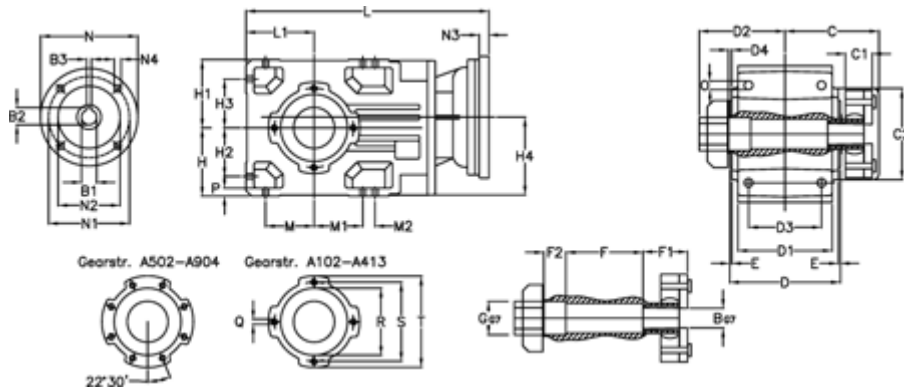

Article number: 296003524816220

Description: Bevel helical gearbox  
A353QF30-248,1-P63B5

## Measures

B = 30	D1 = 166	F2 = 53	L = 417.0	N3 = 4
B1 = 11	D2 = 80	G = 42	L1 = 100	N4 = M8x19
B2 = 12.8	D3 = 135	GA = 43	M = 73.0	O = 12.0
B3 = 4	d4 = 5.0	H = 100	M1 = 73.0	P = 11
C = 70.0	Description = A353 QF-xx P63 B5	H1 = 100	M2 = 11	Q = M10x17
C1 = 24	E = 3.5	H2 = 73.0	N = 140	R = 110
C2 = 90.0	F = 12.0	H3 = 73.0	N1 = 115	S = 130
D = 173	F1 = 48.0	H4 = 114.0	N2 = 95	T = 150